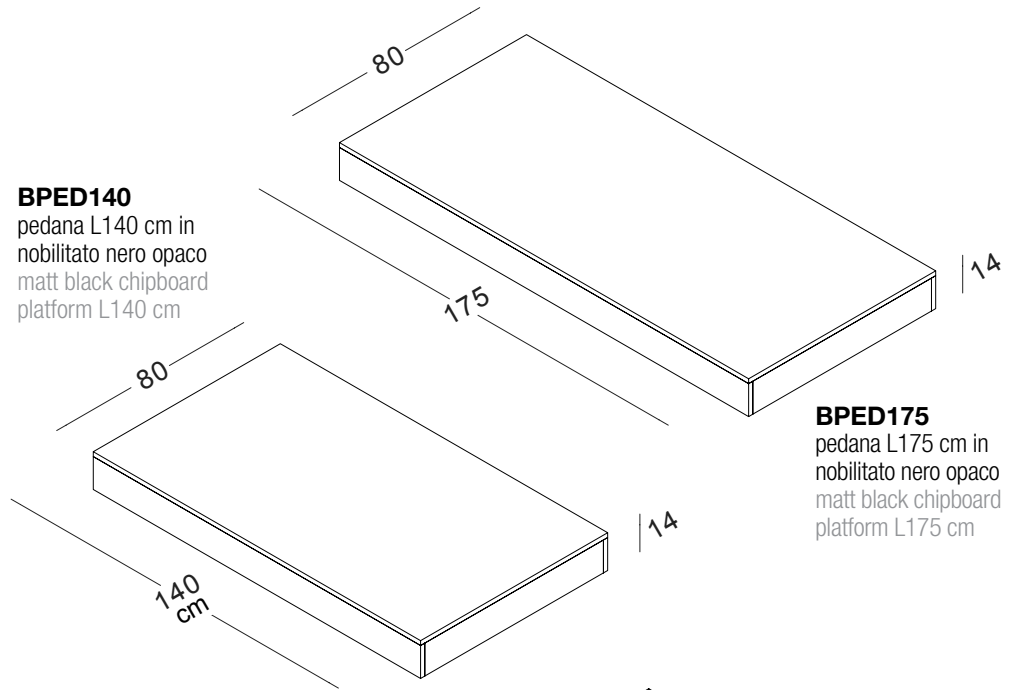

Banchi Marangon con ruote cod. BBMRT

XXX

PEDANE E ACCESSORI BANCO MARANGON
PLATFORMS AND MARANGON BANCH ACCESSORIES

BPED140
 pedana L140 cm in
 nobilitato nero opaco
 matt black chipboard
 platform L140 cm