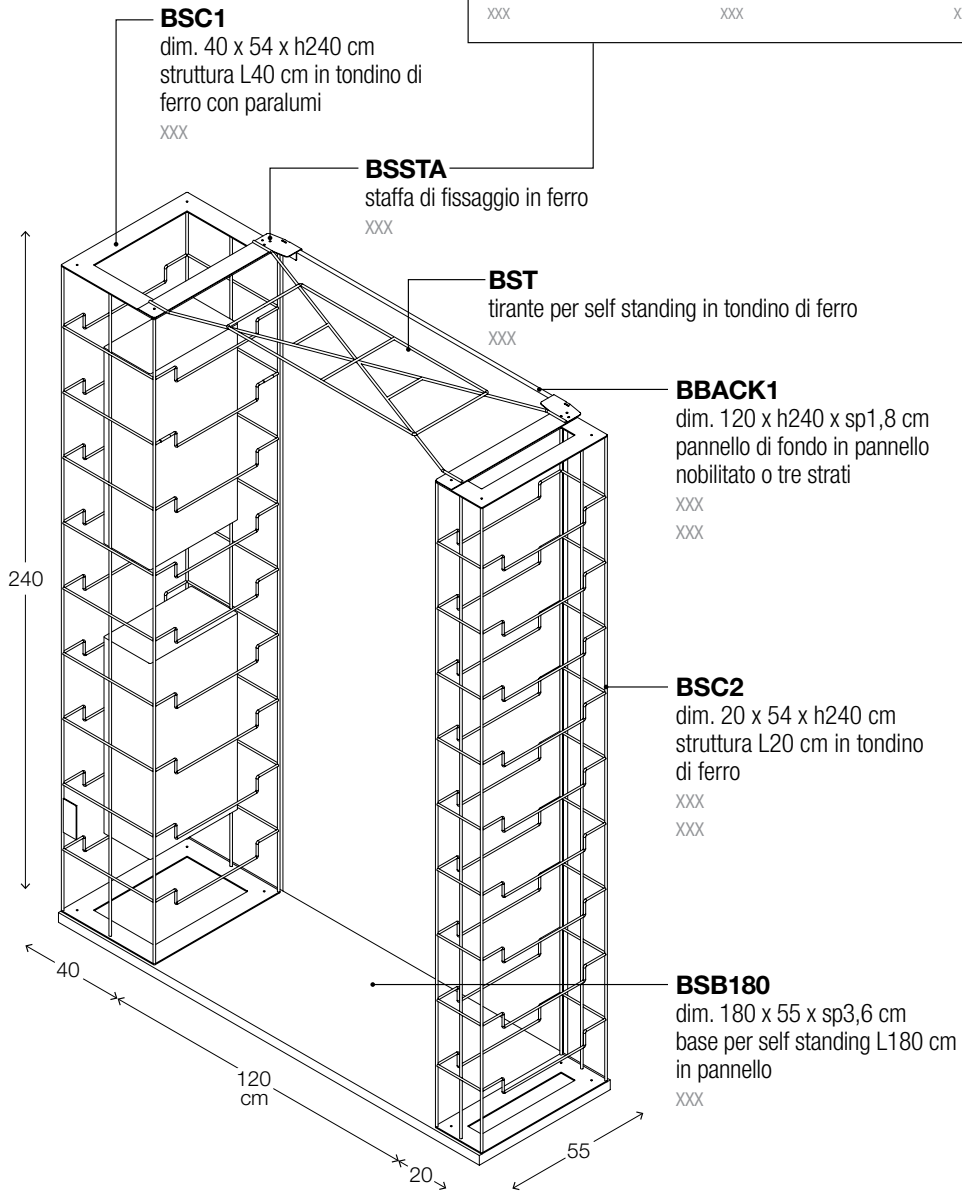

SELF STANDING
SELF STANDING