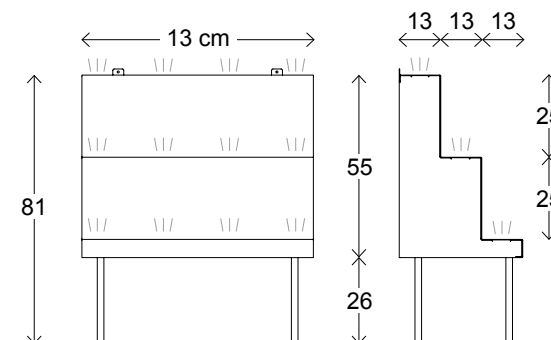

ACCESSORI ACCESSORIES