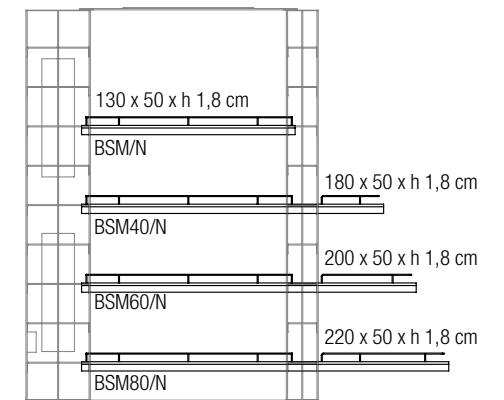

MENSOLE IN PANNELLO
PANEL SHELVES