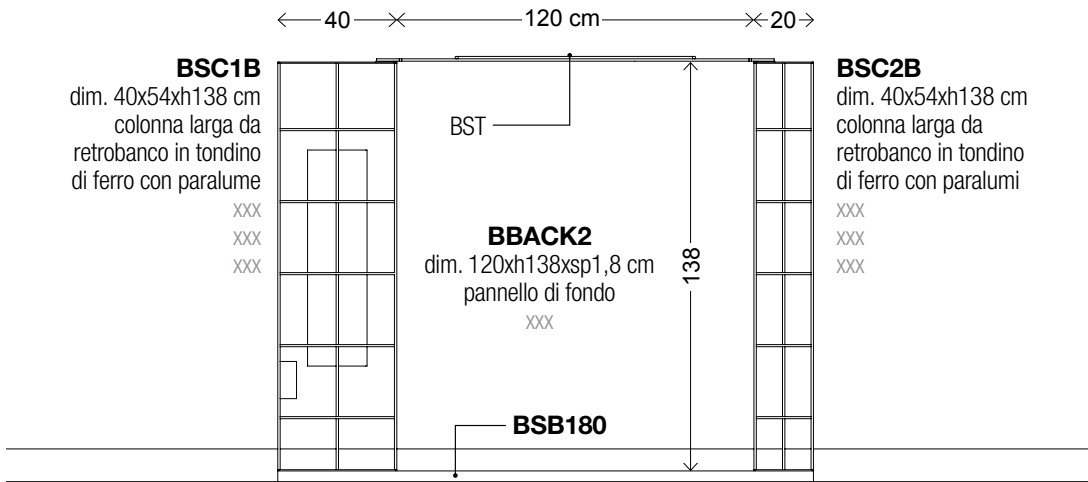

MENSOLE IN TAMBURATO
HONEYCOMB SHELVES