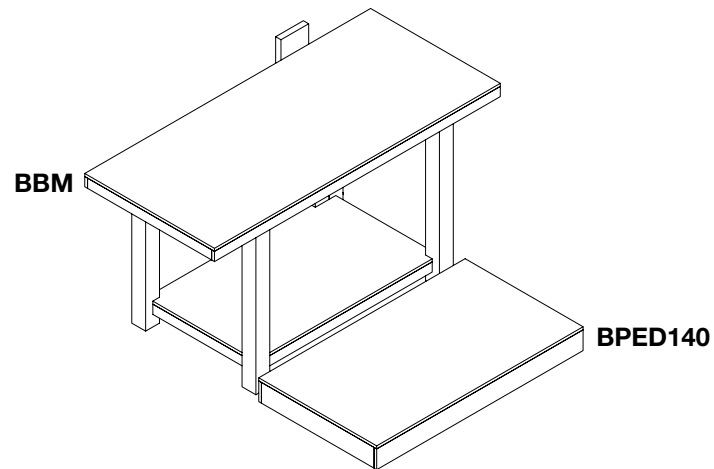

Banchi Marangon con ruote cod. BBMRT

XXX

PEDANE E ACCESSORI BANCO MARANGON
PLATFORMS AND MARANGON BANCH ACCESSORIES

BPED140
 pedana L140 cm in
 nobilitato nero opaco
 matt black chipboard
 platform L140 cm

BPED175
 pedana L175 cm in
 nobilitato nero opaco
 matt black chipboard
 platform L175 cm

BTSB
 porta calici in
 tondino di ferro
 rod iron glass
 holder

BTPB
 porta bottiglie in
 tondino di ferro
 rod iron bottle
 holder