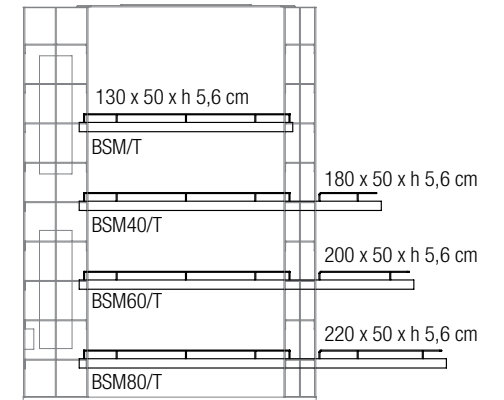

MENSOLE IN TAMBURATO
HONEYCOMB SHELVES