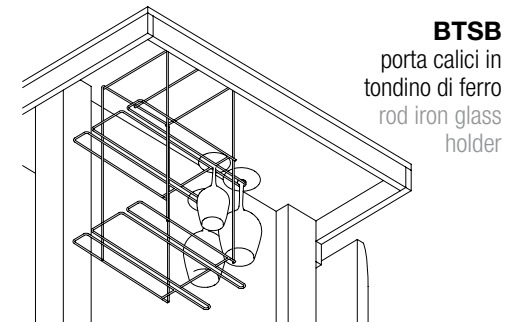

PEDANE E ACCESSORI BANCO MARANGON
PLATFORMS AND MARANGON BANCH ACCESSORIES